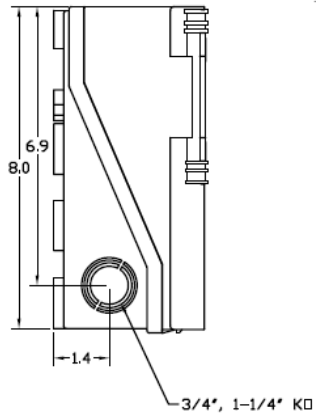

Top View

Wire Range Table

CONNECTOR	COPPER		ALUMINUM	
	SOLID	STRAND	SOLID	STRAND
LINE	14-8	14-2	12-8	12-2
LOAD	14-8	14-2	12-8	12-2
NEUTRAL	-----	-----	-----	-----
EQUIP. GRND.	12-8	12-2	12-8	12-2

Left Side View

Front View (Inside)

Front View (Outside)

Right Side View

Front Cover

Bottom View

MIDWEST 30A GD AC DISCONNECT PULLER-TYPE 240V 3HP
FUSIBLE RATED THERMOPLASTIC N3R ENCLOSURE

CAT NO	DWG DATE	REV #
P035F	2/4/2016	01