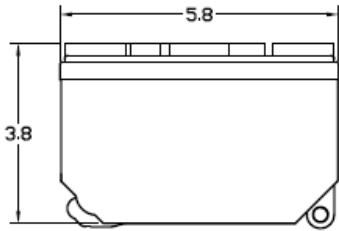

Top View

Wire Range Table

CONNECTOR	COPPER		ALUMINUM	
	SOLID	STRAND	SOLID	STRAND
LINE	14-8	14-2	12-8	12-2
LOAD	14-8	14-2	12-8	12-2
NEUTRAL	-----	-----	-----	-----
EQUIP. GRND.	12-8	12-2	12-8	12-2

Left Side View

Front View (Inside)

Front View (Outside)

Right Side View

Front Cover

Bottom View

MIDWEST 30A GD AC DISCONNECT PULLER-TYPE 240V 3HP
FUSIBLE RATED THERMOPLASTIC N3R ENCLOSURE

CAT NO	DWG DATE	REV #
P035F	2/4/2016	01