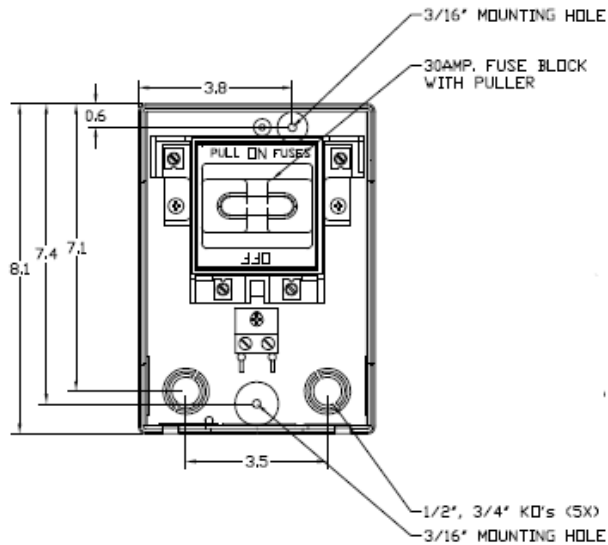

Top View

Wire Range Table

CONNECTOR	COPPER		ALUMINUM	
	SOLID	STRAND	SOLID	STRAND
LINE	14-8	14-2	12-8	12-2
LOAD	14-8	14-2	12-8	12-2
NEUTRAL	-----	-----	-----	-----
EQUIP. GRND.	12-8	12-2	12-8	12-2

Left Side View

Front View (Inside)

Front View (Outside)

Right Side View

Front Cover

Bottom View

MIDWEST 30A GD AC DISCONNECT PULLER-TYPE 240V 3HP
FUSIBLE RATED THERMOPLASTIC N3R ENCLOSURE

CAT NO	DWG DATE	REV #
P035F	2/4/2016	01