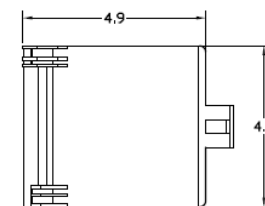

Top View

Wire Range Table

CONNECTOR	COPPER		ALUMINUM	
	SOLID	STRAND	SOLID	STRAND
LINE	14-8	14-2	12-8	12-2
LOAD	14-8	14-2	12-8	12-2
NEUTRAL	-----	-----	-----	-----
EQUIP. GRND.	12-8	12-2	12-8	12-2

Left Side View

Front View (Inside)

Front View (Outside)

Right Side View

Front Cover

Bottom View

MIDWEST 30A GD AC DISCONNECT PULLER-TYPE 240V 3HP
FUSIBLE RATED THERMOPLASTIC N3R ENCLOSURE

CAT NO	DWG DATE	REV #
P035F	2/4/2016	01