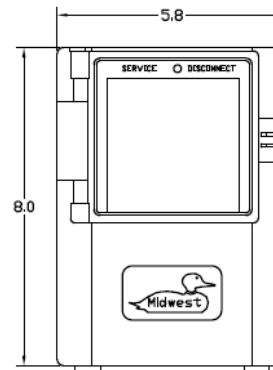

Top View

Wire Range Table

CONNECTOR	COPPER		ALUMINUM	
	SOLID	STRAND	SOLID	STRAND
LINE	14-8	14-2	12-8	12-2
LOAD	14-8	14-2	12-8	12-2
NEUTRAL	-----	-----	-----	-----
EQUIP. GRND.	12-8	12-2	12-8	12-2

Left Side View

Front View (Inside)

Front View (Outside)

Right Side View

Front Cover

Bottom View

MIDWEST 30A GD AC DISCONNECT PULLER-TYPE 240V 3HP
FUSIBLE RATED THERMOPLASTIC N3R ENCLOSURE

CAT NO	DWG DATE	REV #
P035F	2/4/2016	01