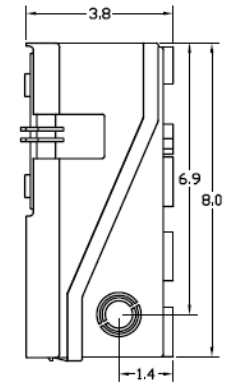

Top View

Wire Range Table

CONNECTOR	COPPER		ALUMINUM	
	SOLID	STRAND	SOLID	STRAND
LINE	14-8	14-2	12-8	12-2
LOAD	14-8	14-2	12-8	12-2
NEUTRAL	-----	-----	-----	-----
EQUIP. GRND.	12-8	12-2	12-8	12-2

Left Side View

Front View (Inside)

Front View (Outside)

Right Side View

Front Cover

Bottom View

MIDWEST 30A GD AC DISCONNECT PULLER-TYPE 240V 3HP
FUSIBLE RATED THERMOPLASTIC N3R ENCLOSURE

CAT NO	DWG DATE	REV #
P035F	2/4/2016	01