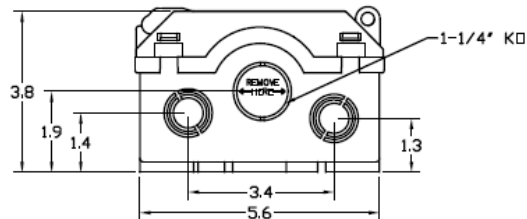

Top View

Wire Range Table

CONNECTOR	COPPER		ALUMINUM	
	SOLID	STRAND	SOLID	STRAND
LINE	14-8	14-2	12-8	12-2
LOAD	14-8	14-2	12-8	12-2
NEUTRAL	-----	-----	-----	-----
EQUIP. GRND.	12-8	12-2	12-8	12-2

Left Side View

Front View (Inside)

Front View (Outside)

Right Side View

Front Cover

Bottom View

MIDWEST 30A GD AC DISCONNECT PULLER-TYPE 240V 3HP
FUSIBLE RATED THERMOPLASTIC N3R ENCLOSURE

CAT NO	DWG DATE	REV #
P035F	2/4/2016	01